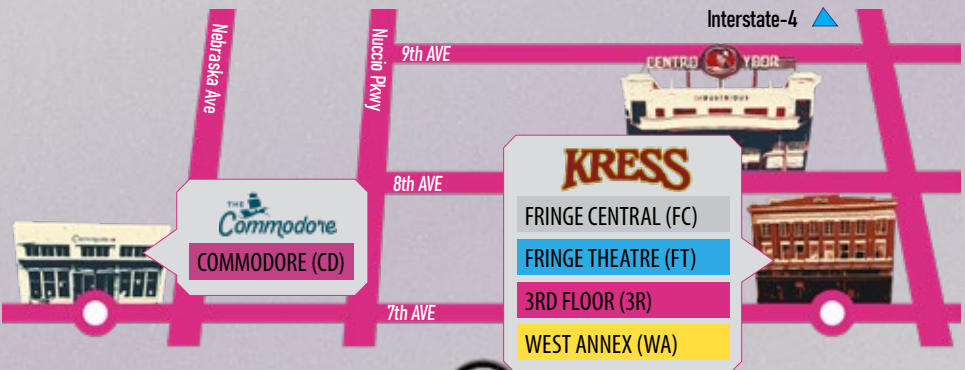

PRODUCER'S NOTE

Hello! Welcome to the big Year 10 of the Tampa International Fringe Festival! We can not believe this is the 10th festival we've hosted here in Ybor City. Every year we have welcomed new artists and new patrons into our community, steadily growing this thing we call Fringe. If this is your first year, welcome! If this is your tenth year, welcome! When we first decided to start the Tampa Fringe, our goal was to bring in new outlooks on the performing arts, and to create this accessible platform where anyone could perform. We think we've achieved the goal - we have numerous artists that have been inspired by our community to begin and grow

their practice, many of whom have begun touring. We have many community members whose own outlooks on what art is and what it can be here in Tampa has shifted, making them more active. We love this liminal space that we all own now, for these 10 days, and we hope you too feel that creative embrace and that it warms you for the coming year.

Let's Go Beyond Theatre!
Together.

Trish Parry,
Tampa Fringe Producer

THE VENUES

Once again, three performance venues are located in the Kress Contemporary building in Historic Ybor, and one venue is at The Commodore, also on 7th Ave.

There will be a shuttle going between the Kress and the Commodore. Shuttles will start after the first show of the day.

NOTE: Due to limited shuttle space, we will require proof of the show you are going to see or just saw that requires shuttling.

If you encounter any issues navigating the festival, please don't hesitate to ask for assistance from anyone wearing a festival staff or volunteer badge.

FRINGE CENTRAL (FC)

FRINGE THEATRE (FT)

3RD FLOOR (3R)

WEST ANNEX (WA)

COMMODORE (CD)